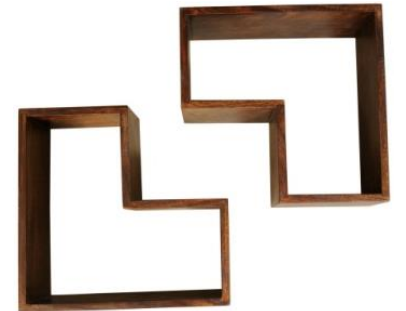

FN Acc Shelf Sheesham Dos Set of 2 FbGb CL STI NWH; Rs.3900/-