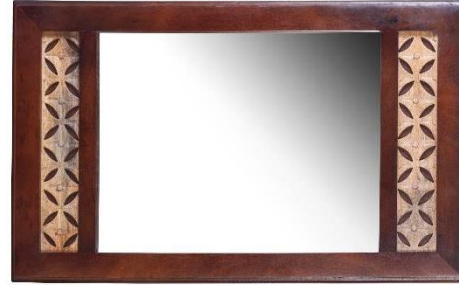

FN Mrr Sheesham Grooved 61cm x 91cm MAHADV NWH; Rs.4500/-

FN Mrr MDF Wall Shalimar  
Metallic Oldoak 1.14m x 60cm  
DT NWH  
MRP – 10900/-

FN Mrr Mango Nishaat 1m  
x 60cm DT NWH;  
Rs.7500/-

FN Mrr Mango MDF Stella  
Carved 1m x 60cm x 2.5cm  
DT NWH;  
Rs.7900/-