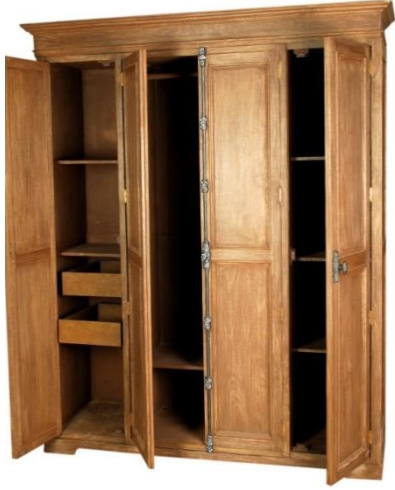

Wardrobe- 4 Door

FN Bdr Wardrobe Wood 4Door FrenchConnection
1.91m x 60cm x 2.2m MYYRA NWH;
Rs.99900/-