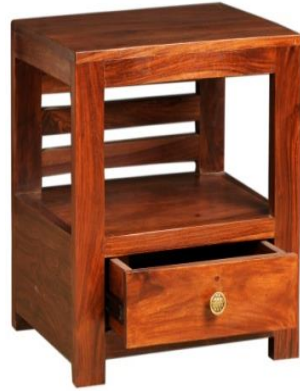

## BED- Bedside Tables

FN Bdr Table Sheesham  
Bedside Mac 50cm x 40cm x  
50cm PC NWH;  
Rs.7900/-

FN Bdr Table Sheesham Bed  
Side # CL 55cm x 40cm x  
50cm NWH;  
Rs.7900/-

FN Bdr Table Sheesham  
HrztlStrip W/Drawer 50cm x  
40cm x 50cm NWH;  
Rs.9500/-